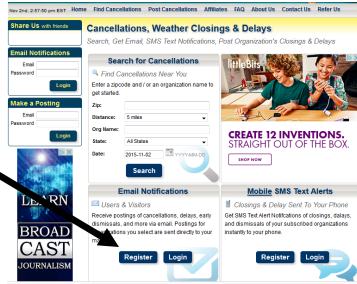

Phoenix Youth Center is using **Cancellations.com** to notify parents of closed dates that differ from Palmyra Area School District.

To be alerted automatically via email:

1. Log on to [www.cancellations.com](http://www.cancellations.com)
2. Under “Email Notifications” in the center of the page (*not* the box on the left), click “Register” and follow the instructions provided.
3. Once you have an account, you can use the “Add Organizations” feature to search for Phoenix Youth Center and then click “Subscribe.”
4. You will now receive email notifications when Phoenix Youth Center will be closed, but the school district is not.