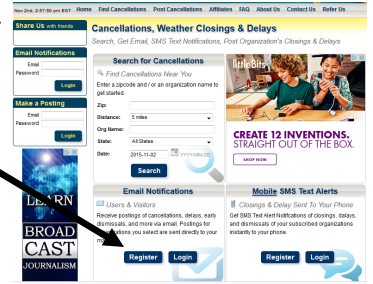

Phoenix Youth Center is using **Cancellations.com** to notify parents of closed dates that differ from Palmyra Area School District.

To be alerted automatically via email:

1. Log on to www.cancellations.com
2. Under “Email Notifications” in the center of the page (*not* the box on the left), click “Register” and follow the instructions provided.
3. Once you have an account, you can use the “Add Organizations” feature to search for Phoenix Youth Center and then click “Subscribe.”
4. You will now receive email notifications when Phoenix Youth Center will be closed, but the school district is not.