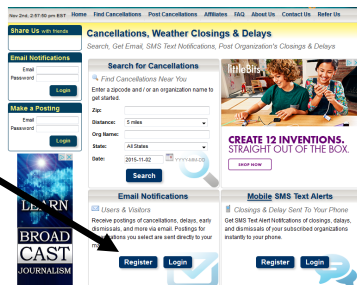

Phoenix Youth Center is using **Cancellations.com** to notify parents of closed dates that differ from Palmyra Area School District.

To be alerted automatically via email:

1. Log on to www.cancellations.com
2. Under “Email Notifications” in the center of the page (*not* the box on the left), click “Register” and follow the instructions provided.
3. Once you have an account, you can use the “Add Organizations” feature to search for Phoenix Youth Center and then click “Subscribe.”
4. You will now receive email notifications when Phoenix Youth Center will be closed, but the school district is not.